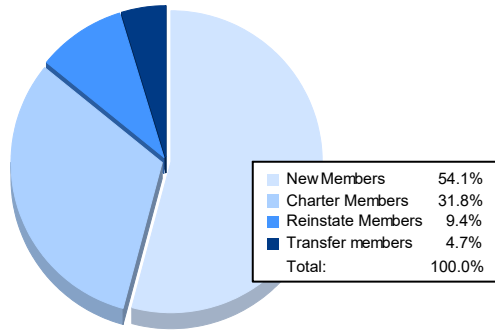

Year	New Clubs	Dropped Clubs	Gain/ Loss Clubs	New Members	Charter Members	Reinstate Members	Transfer Members	Total Member Added	Total Members Dropped	Gain/ Loss Members
2016-2017	0	2	-2	124	0	2	5	131	180	-49
2017-2018	0	2	-2	84	0	8	3	95	166	-71
2018-2019	0	0	0	117	0	3	5	125	111	14
2019-2020	0	2	-2	61	1	14	16	92	163	-71
2020-2021	1	1	0	46	27	8	4	85	115	-30
Average	0	1	-1	86	6	7	7	106	147	-41

Membership Composition June 2021 Cumulative

Gender Composition June 2021 Cumulative