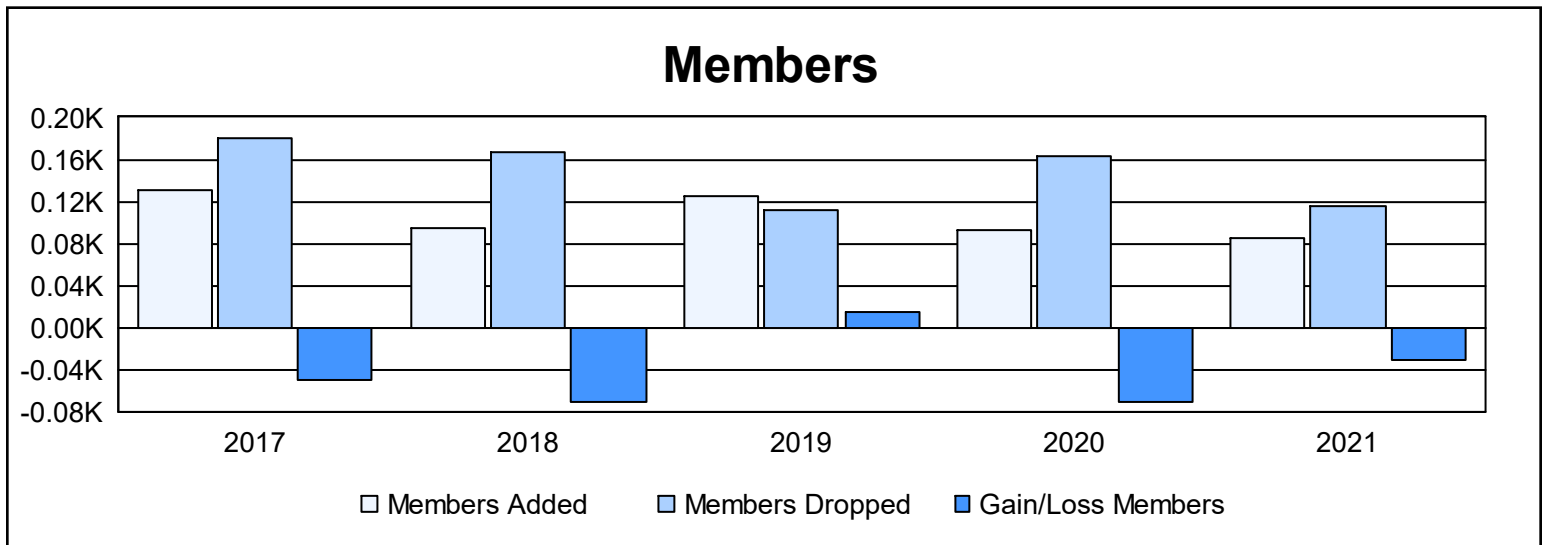

Year	New Clubs	Dropped Clubs	Gain/ Loss Clubs	New Members	Charter Members	Reinstate Members	Transfer Members	Total Member Added	Total Members Dropped	Gain/ Loss Members
2016-2017	0	2	-2	124	0	2	5	131	180	-49
2017-2018	0	2	-2	84	0	8	3	95	166	-71
2018-2019	0	0	0	117	0	3	5	125	111	14
2019-2020	0	2	-2	61	1	14	16	92	163	-71
2020-2021	1	1	0	46	27	8	4	85	115	-30
Average	0	1	-1	86	6	7	7	106	147	-41

Membership Composition June 2021 Cumulative

Gender Composition June 2021 Cumulative