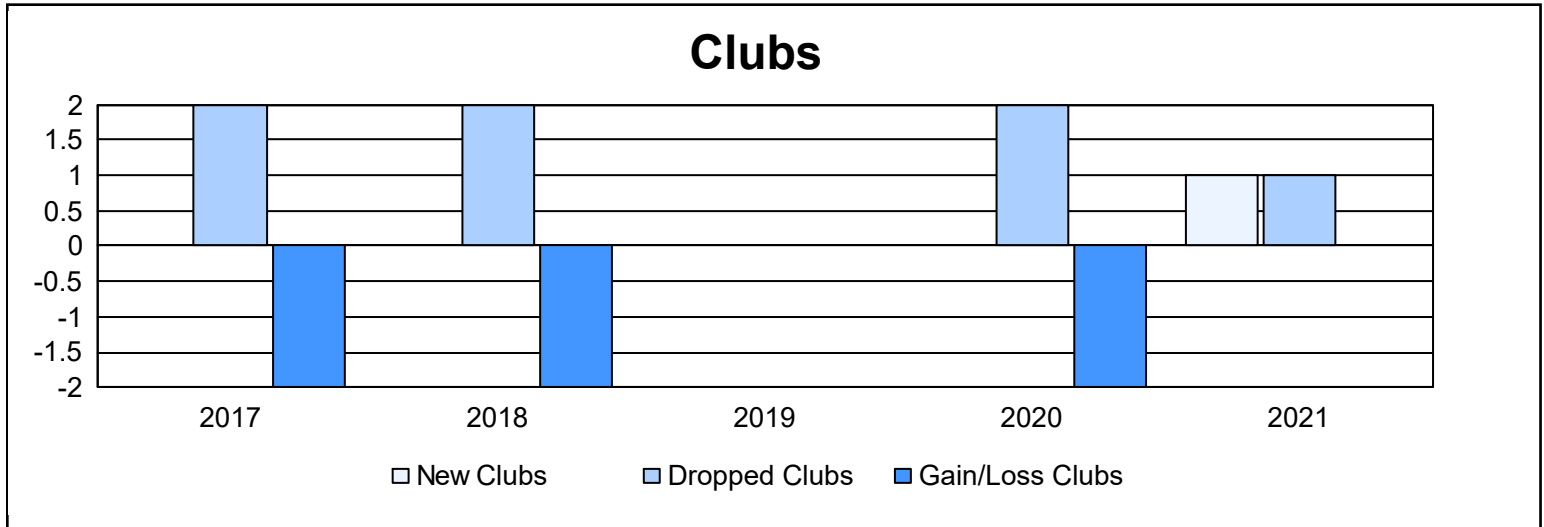

Year	New Clubs	Dropped Clubs	Gain/ Loss Clubs	New Members	Charter Members	Reinstate Members	Transfer Members	Total Member Added	Total Members Dropped	Gain/ Loss Members
2016-2017	0	2	-2	124	0	2	5	131	180	-49
2017-2018	0	2	-2	84	0	8	3	95	166	-71
2018-2019	0	0	0	117	0	3	5	125	111	14
2019-2020	0	2	-2	61	1	14	16	92	163	-71
2020-2021	1	1	0	46	27	8	4	85	115	-30
Average	0	1	-1	86	6	7	7	106	147	-41

Membership Composition June 2021 Cumulative

Gender Composition June 2021 Cumulative